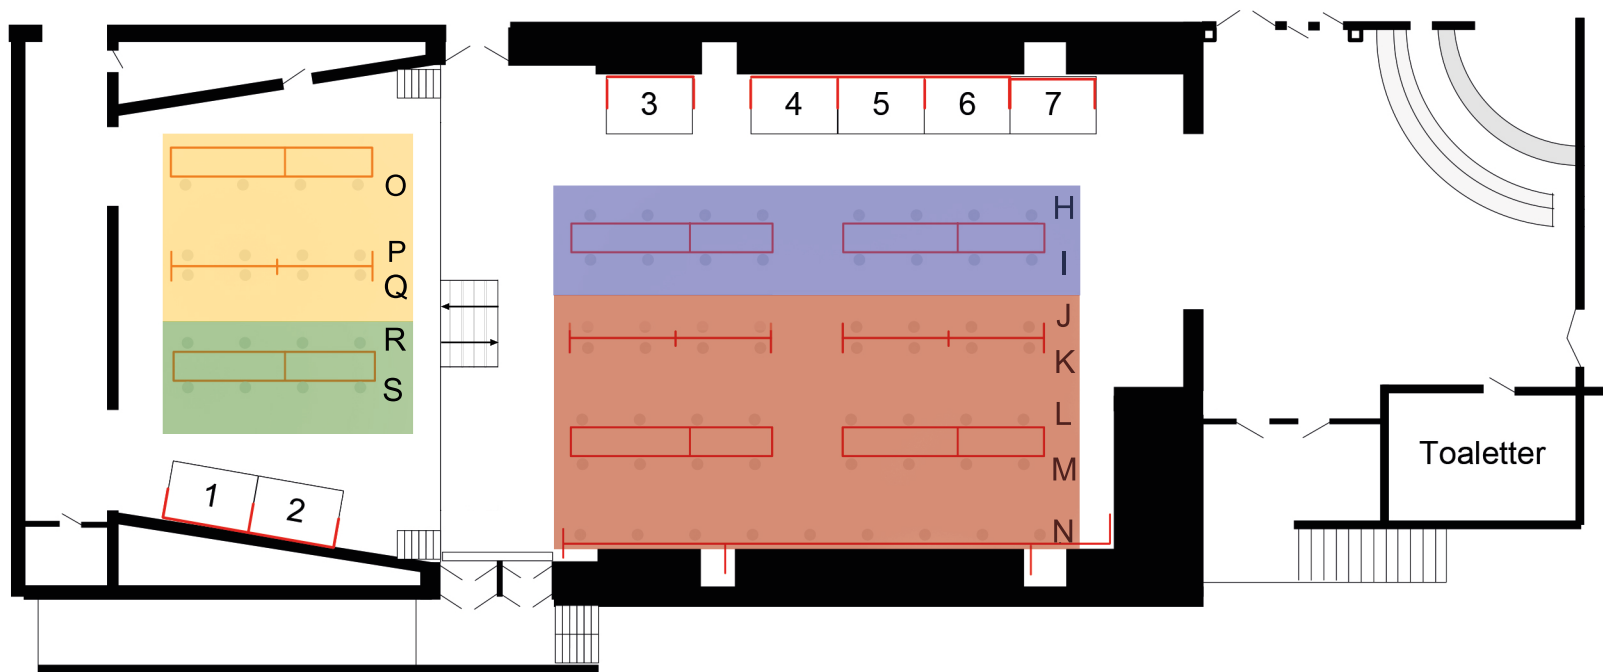

Flygeln

- AI/MLX
- AI/Math
- Autonomous Systems
- Software

- 1 PhD Student Council
- 2 Diversity & Inclusion Group
- 3-7 WASP Research Arenas

Trozelligalleriet

- AI/MLX
- AI/Math
- Autonomous Systems
- Software